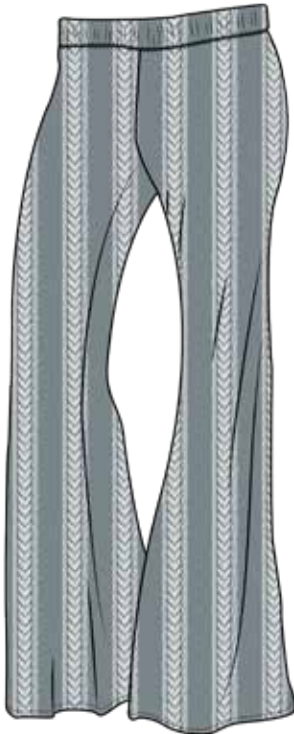

JC2422 KEEPSAKE - DENIM

LT.BLUE | BLACK
 25-31 | 100% Cotton
USA: w/s \$29 msrp \$60 **CAN:** w/s \$35 msrp \$70

JD2633 FATE - TOP

MAUVE | BLACK | IVORY

XS - L | 96% Modal 4% Spandex

USA: w/s \$17 msrp \$34

CAN: w/s \$22 msrp \$44

JD2632 KAYA - BELL PANT

BLACK | LT.BLUE

XS - L | 96% Modal 4% Spandex

USA: w/s \$20 msrp \$40

CAN: w/s \$26 msrp \$52

JD2612 INSTINCT - SKIRT

BLACK | LT.BLUE